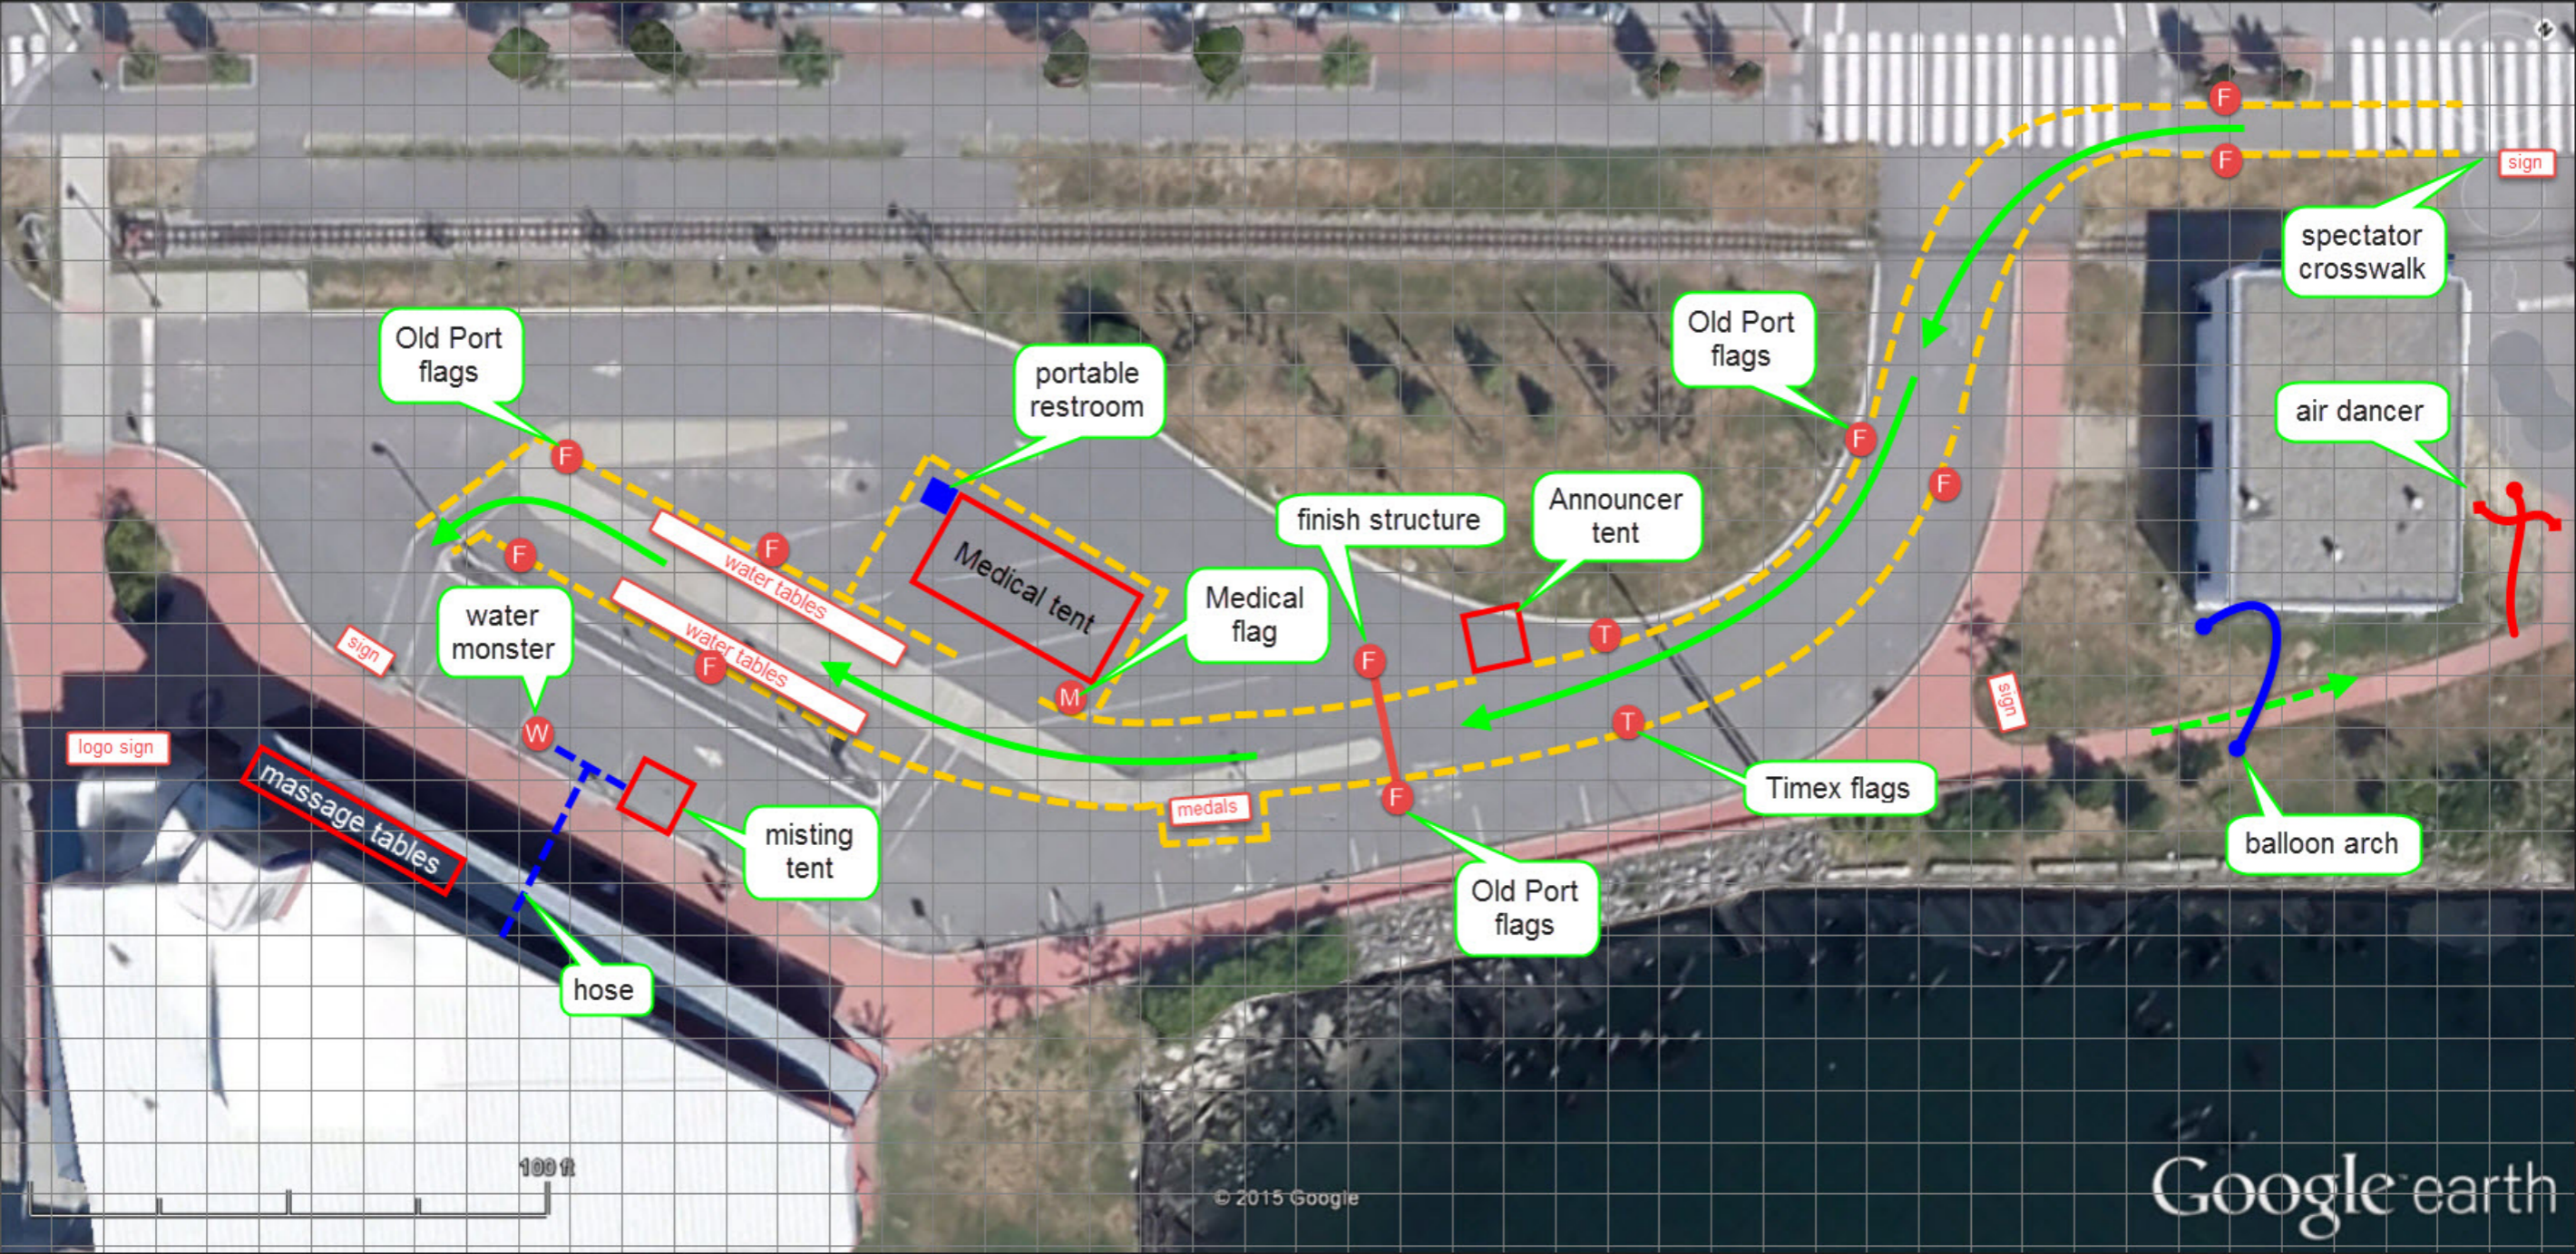

Commercial St

Thames St

Vehicle travel lane #1

Inflatable start Line arch 22' wide

Announcer tent

Elevated speaker array

VIP parking #1

Porta-potties

Barricade wall

VIP parking #2

Vehicle travel lane #2

WAVE #2

Start Chute

Signal cannon aimed at water

WAVE #1

© 2015 Google

Google earth

161 ft

Old Port flags

portable restroom

Old Port flags

spectator crosswalk

air dancer

water monster

misting tent

medals

Old Port flags

Timex flags

balloon arch

100 ft

© 2015 Google

Google earth